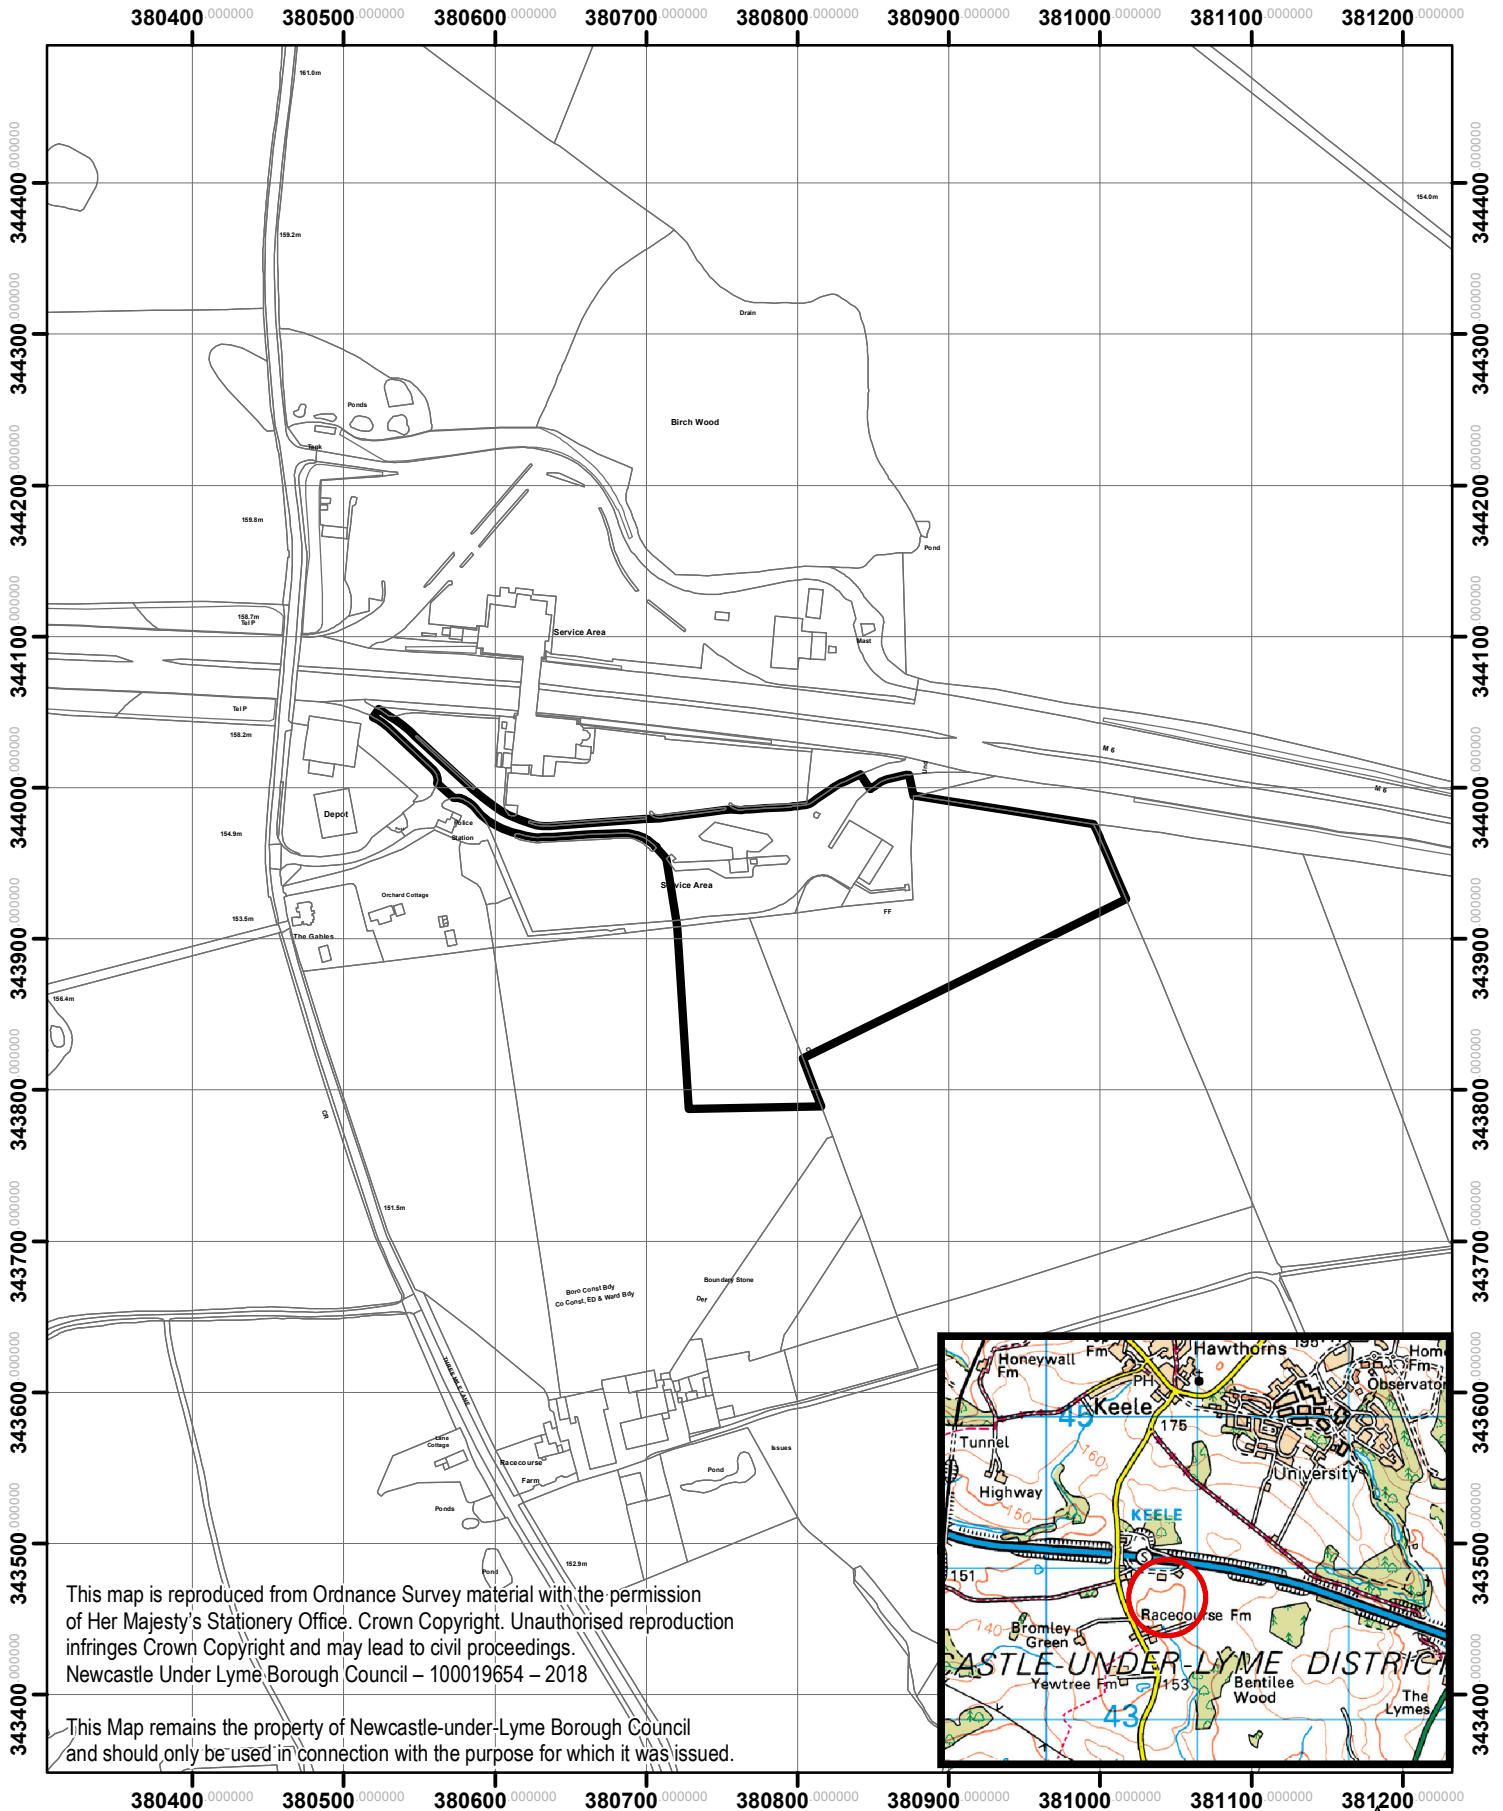

Northbound Keele Motorway Services Area Three Mile Lane, Newcastle under Lyme, ST5 5DA

This map is reproduced from Ordnance Survey material with the permission of Her Majesty's Stationery Office. Crown Copyright. Unauthorised reproduction infringes Crown Copyright and may lead to civil proceedings.
Newcastle Under Lyme Borough Council – 100019654 – 2018

This Map remains the property of Newcastle-under-Lyme Borough Council and should only be used in connection with the purpose for which it was issued.